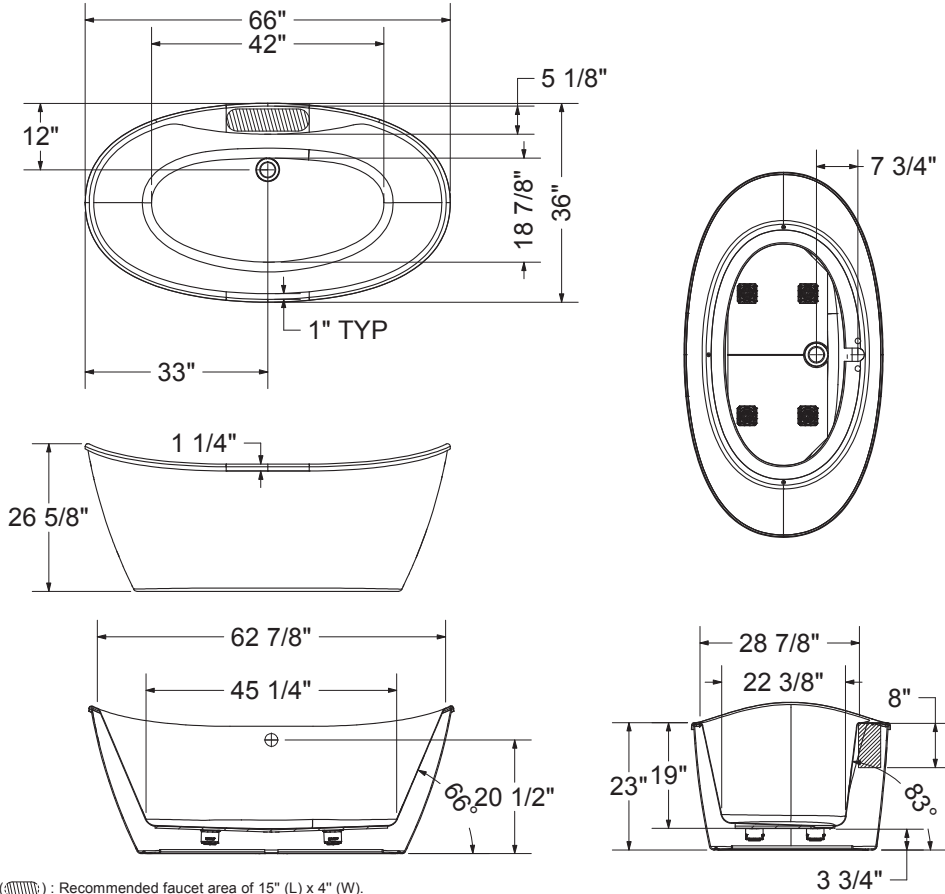

Delsia 6636

Model number:

106193

Dimensions: 66" x 36" x 27"

Installation: Freestanding

Material: Fiberglass

Standard Features:

- 2-piece bathtub with symmetrical look and concealed seam
- Ample deck space for faucets installation
- Maximized bathing well, raised backrest and off-center drain
- Above-the-Floor Rough (AFR) and F² Drain compatible
- MAAX innovative adjustable leveling legs
- Bathtub apron available in 3 colours: Aqua, Platinum Grey & Ruby

Model number:

106193

Dimensions: 66" x 36" x 27"

Installation: Freestanding

Material: Fiberglass

Dimensions:

66 x 36 x 26 5/8 in.
(1676 x 914 x 676 mm)

Weight:

110 lbs -

Drain location:

Center

() : Recommended faucet area of 15" (L) x 4" (W).
Depth recommended for straight pipes 8".

All dimensions are approximate. Structure measurements must be verified against the unit to ensure proper fit.